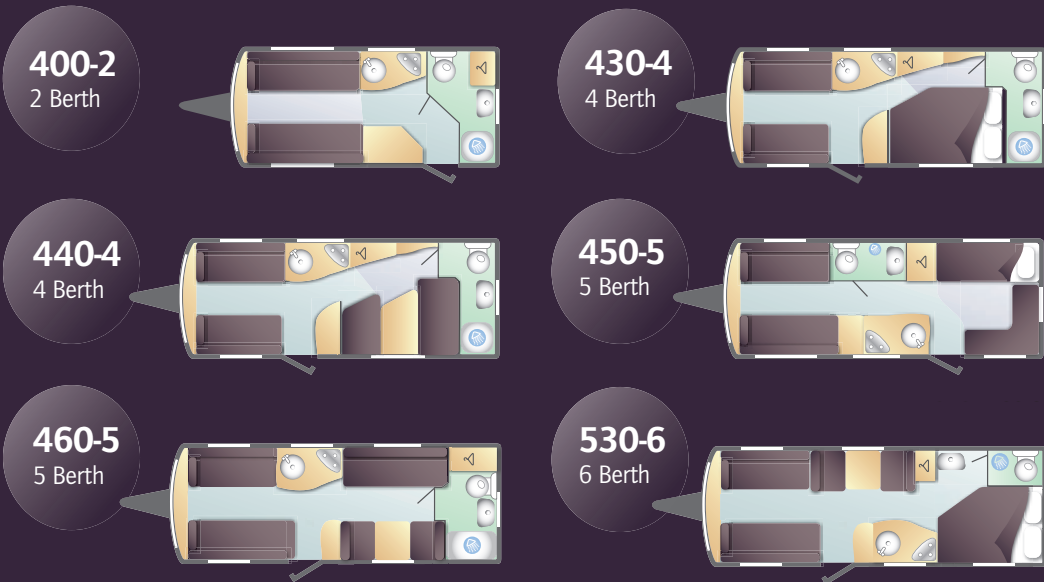

MODEL RANGE & TECHNICAL SPECIFICATIONS

360 degree Product Tours for all layouts can be viewed on the Orion micro site: www.baileyorion.co.uk

	400-2	430-4	440-4	450-5	460-5	530-6
Berths	2	4	4	5	5	6
Internal Length	4.184m 13'9"	5.225m 17'2"	5.225m 17'2"	5.225m 17'2"	5.345m 17'6"	5.678m 18'8"
Shipping Length	5.347m 17'7"	6.388m 20'11"	6.388m 20'11"	6.388m 20'11"	6.508m 21'4"	6.841m 22'5"
Overall Width	2.19m 7'2"	2.19m 7'2"	2.19m 7'2"	2.19m 7'2"	2.19m 7'2"	2.19m 7'2"
Overall Height	2.63m 8'8"	2.63m 8'8"	2.63m 8'8"	2.63m 8'8"	2.63m 8'8"	2.63m 8'8"
Internal Headroom	1.96m 6'5"	1.96m 6'5"	1.96m 6'5"	1.96m 6'5"	1.96m 6'5"	1.96m 6'5"
Awning Size	825cm	929cm	929cm	929cm	941cm	974cm
Tyre Sizes	195/70 R14 LI96N	195/70 R14 LI96N	195/70 R14 LI96N	195/70 R14 LI96N	195/70 R14 LI96N	195/70 R14 LI96N
MTPLM	1076kg 21.2cwt	1247kg 24.5cwt	1249kg 24.6cwt	1287kg 25.3cwt	1345kg 26.5cwt	1380kg 27.2cwt
MRO	959kg 18.9cwt	1100kg 21.7cwt	1102kg 21.7cwt	1130kg 22.2cwt	1181kg 23.2cwt	1205kg 23.7cwt
Optional Equipment Payload Allowance	3kg 0.1cwt	3kg 0.1cwt	3kg 0.1cwt	3kg 0.1cwt	3kg 0.1cwt	3kg 0.1cwt
Total User Payload	117kg 2.3cwt	147kg 2.9cwt	147kg 2.9cwt	157kg 3.1cwt	164kg 3.2cwt	175kg 3.4cwt
Bed Sizes	Front Double 6'1"x6'6" 2 @ 6'1"x2'3"	Front Double 4'8"x6'6" N/S Single 4'8"x2'3" O/S Single 5'0"x2'3" Fixed bed 6'4"x4'6"	Front Double 4'8"x6'6" N/S Single 4'8"x2'3" O/S Single 5'0"x2'3" Rear Double 6'4"x4'6"	Front Double 5'0"x6'6" N/S Single 5'10"x2'3" O/S Single 5'0"x2'3" 3 Rear Bunks 6'0"x2'1"	Front Double 5'0"x6'6" 2 Singles 5'0"x2'3" O/S O/Head 5'6"x2'0" O/S Single 6'0"x2'3 N/S Single 6'3"x2'3"	Front Double 4'10"x6'6" N/S Single 4'10"x2'3" O/S Single 5'0"x2'3" Fixed Bed 6'6"x4'6" O/S O/H Single 5'5"x2'0" O/S Single 5'7"x2'3"

A Bodyshell Integrity Guarantee of up to

10 YEARS

is available on this leisure vehicle

Terms and Conditions Apply

Superior Grade Insulation

Holidaying all year round

*Terms and conditions apply. Supplied with a 6 year bodyshell integrity guarantee and a 3 year manufacturers components warranty. 4 Year extension to bodyshell integrity guarantee available as a cost option (making 10 years in total). Please visit www.baileyorion.co.uk for more information on the Orion warranty package.

The method of calculating the MRO and payload figures has been changed for the 2011 model year. Allowances for essential equipment previously accounted for in the user payload are now either within the MRO (e.g. gas cylinders) or the personal effects payload allowance (e.g. leisure battery).